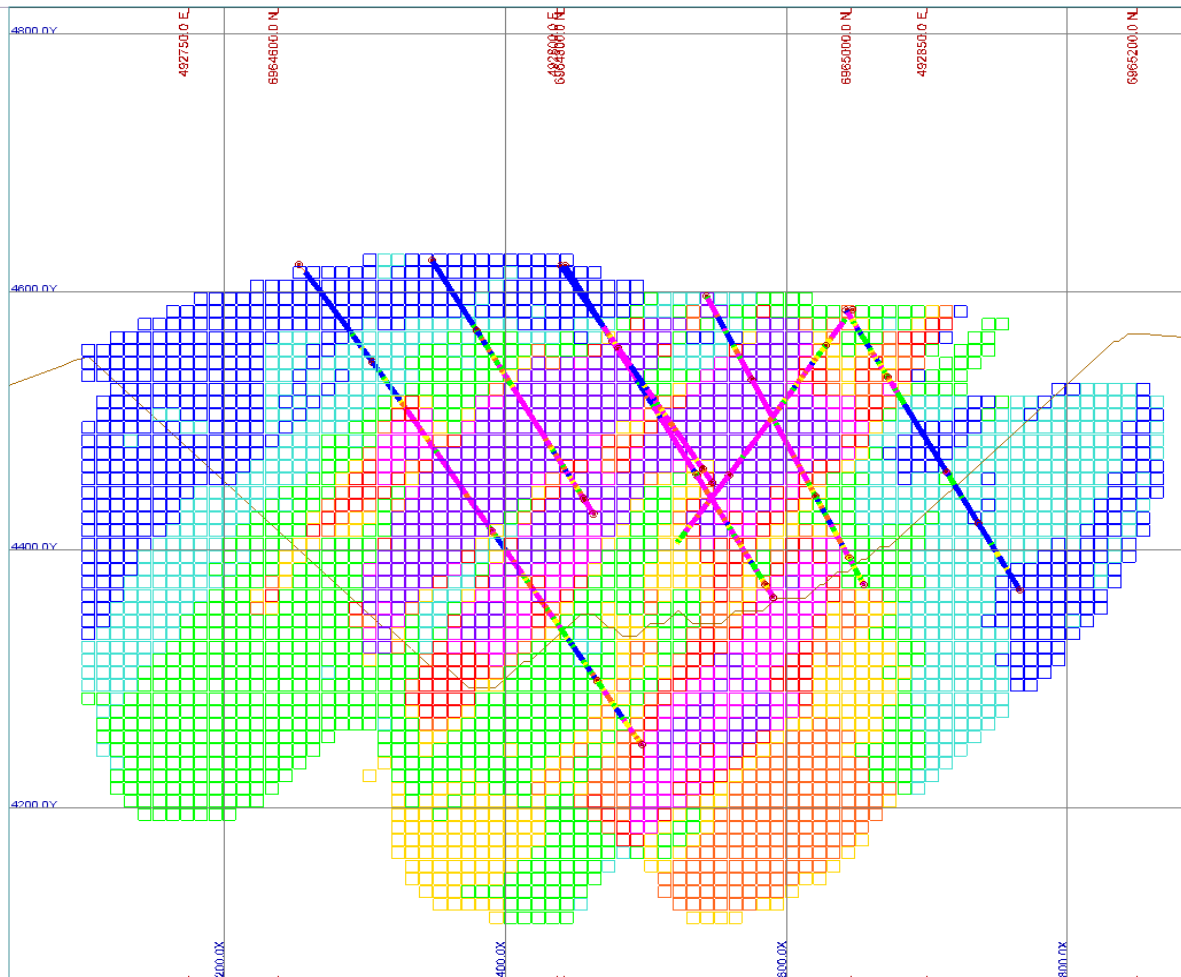

Block model Au (ppb)

Au (ppb) Drill Holes
Section 5NW

AU(PPB)